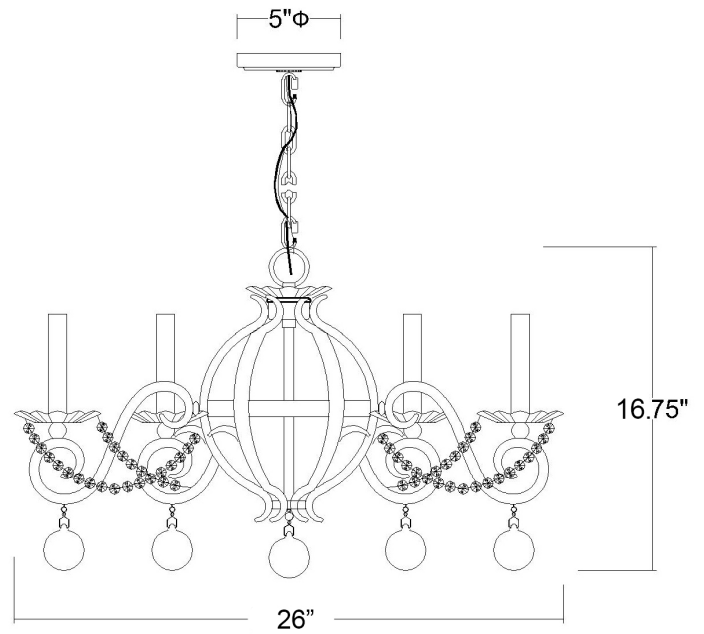

# IN11344CW

## CALLIE 5-LIGHT CHANDELIER

**Description:** Callie 5-Light Chandelier

**Finish:** Country White

**Dimensions:** 26" Dia. x 16-3/4" H

**Bulbs:** 5-60W Cand.

**Installed Weight:** 9.75 lbs.

**Certification:** cUL / dry location

**Material:** Steel and crystal

**Shades:** NA

**Glass:** NA

**Canopy Dimensions:** 5" Dia.

**Chain/Wire:** 5' Chain, 12' Wire

**Additional Finishes:** NA